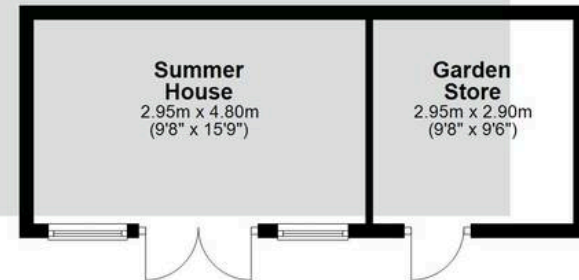

**Garden Store**  
9' 6" x 9' 8" (2.90m x 2.95m)

**Summer House**  
15' 9" x 9' 8" (4.80m x 2.95m)

### Ground Floor

Approx. 128.0 sq. metres (1378.1 sq. feet)

Total area: approx. 178.4 sq. metres (1920.5 sq. feet)

### First Floor

Approx. 27.4 sq. metres (294.8 sq. feet)

### Outbuilding

Approx. 23.0 sq. metres (247.7 sq. feet)

All measurements have been taken as a guide to prospective buyers only and are not precise. This plan is for illustrative purposes only and no responsibility for any error, omission or misstatement. The services, systems and appliances shown have not been tested and no guarantee as to their operability or efficiency can be given. Measurements may have been taken from the widest area and may include wardrobe/cupboard space. No guarantee is given to any measurements including total areas. Buyers are advised to take their own measurements.