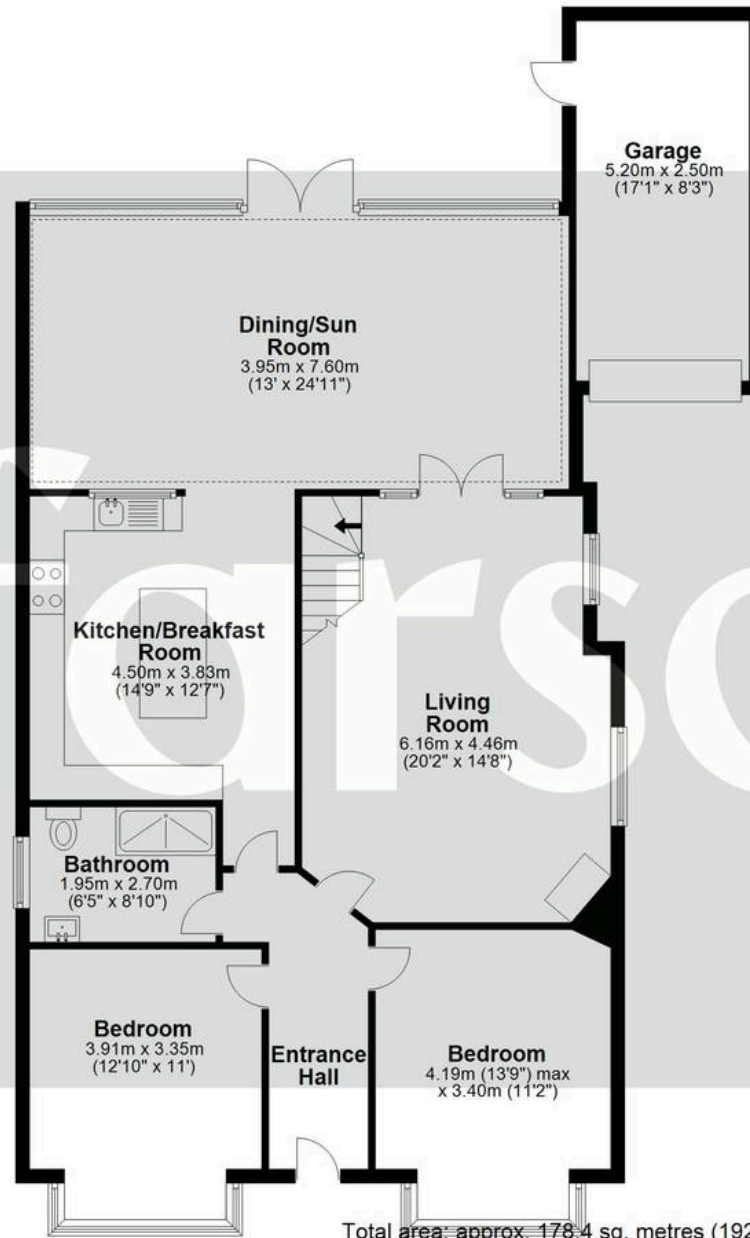

**Entrance Hall**

**Kitchen/Breakfast Room**  
12' 7" x 15' 1" (3.83m x 4.59m)

**Living Room**  
14' 8" x 20' 3" (4.46m x 6.16m)

**Dining/Sun Room**  
24' 11" x 13' 0" (7.60m x 3.95m)

**Bedroom 1**  
13' 9" x 11' 2" (4.19m x 3.40m)

**Bedroom 2**  
12' 10" x 11' 0" (3.91m x 3.35m)

**Bathroom**  
8' 10" x 6' 5" (2.70m x 1.95m)

**Bedroom 3 upstairs**  
14' 1" x 23' 9" (4.29m x 7.23m)

**En-suite**  
5' 10" x 8' 2" (1.79m x 2.50m)

**Garage**  
8' 2" x 17' 1" (2.50m x 5.20m)

**Garden Store**  
9' 6" x 9' 8" (2.90m x 2.95m)

**Summer House**  
15' 9" x 9' 8" (4.80m x 2.95m)

### Ground Floor

Approx. 128.0 sq. metres (1378.1 sq. feet)

Total area: approx. 178.4 sq. metres (1920.5 sq. feet)