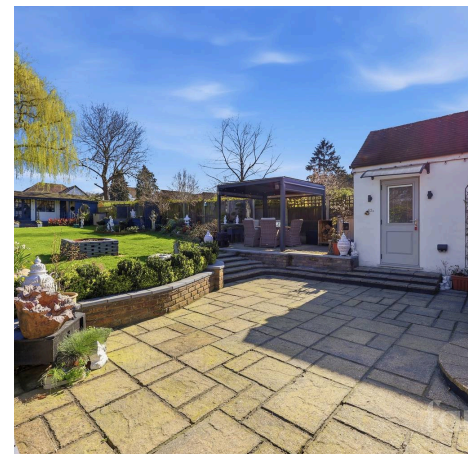

- Shenfield mainline station and shopping  
broadway is just 0.5 miles away
- Expansive landscaped garden
- Open plan living area
- Modern kitchen with integrated appliances
- Kitchen island with seating
- Off-road parking (driveway)
- Conservatory with garden access
- Modern bathrooms with walk-in showers
- Wood-burning stove
- Access to St Marys School (sta)

**Garden Store**  
9' 6" x 9' 8" (2.90m x 2.95m)

**Summer House**  
15' 9" x 9' 8" (4.80m x 2.95m)