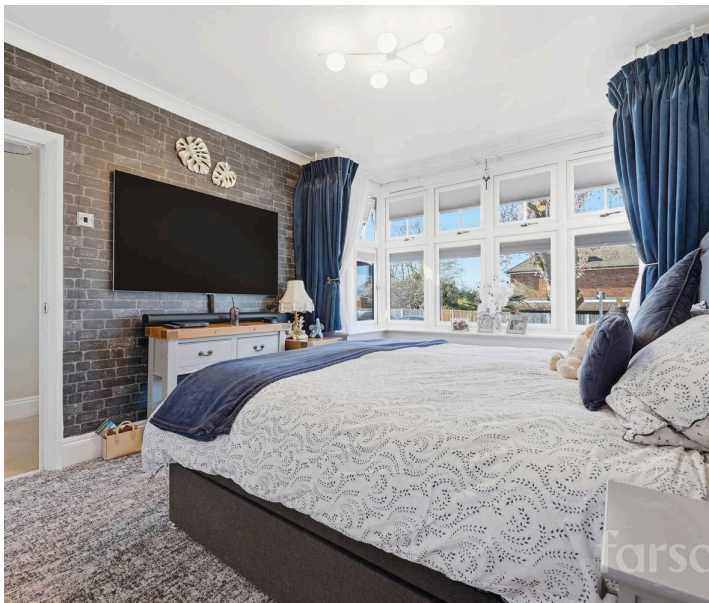

Entrance Hall

Kitchen/Breakfast Room
12' 7" x 15' 1" (3.83m x 4.59m)

Living Room
14' 8" x 20' 3" (4.46m x 6.16m)

Dining/Sun Room
24' 11" x 13' 0" (7.60m x 3.95m)

Bedroom 1
13' 9" x 11' 2" (4.19m x 3.40m)

Bedroom 2
12' 10" x 11' 0" (3.91m x 3.35m)

Bathroom
8' 10" x 6' 5" (2.70m x 1.95m)

Bedroom 3 upstairs
14' 1" x 23' 9" (4.29m x 7.23m)

En-suite
5' 10" x 8' 2" (1.79m x 2.50m)

Garage
8' 2" x 17' 1" (2.50m x 5.20m)

Garden Store
9' 6" x 9' 8" (2.90m x 2.95m)

Summer House
15' 9" x 9' 8" (4.80m x 2.95m)