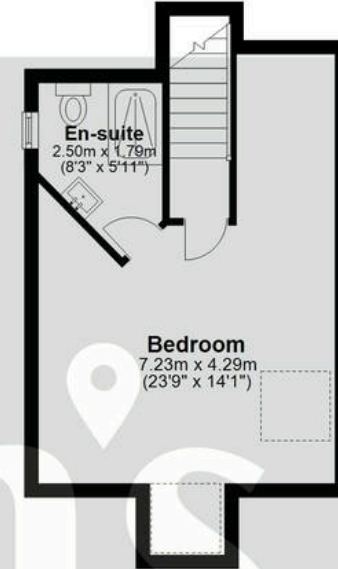

**Bedroom 2**  
12' 10" x 11' 0" (3.91m x 3.35m)

**Bathroom**  
8' 10" x 6' 5" (2.70m x 1.95m)

**Bedroom 3 upstairs**  
14' 1" x 23' 9" (4.29m x 7.23m)

**En-suite**  
5' 10" x 8' 2" (1.79m x 2.50m)

**Garage**  
8' 2" x 17' 1" (2.50m x 5.20m)

### Ground Floor

Approx. 128.0 sq. metres (1378.1 sq. feet)

Total area: approx. 178.4 sq. metres (1920.5 sq. feet)

### First Floor

Approx. 27.4 sq. metres (294.8 sq. feet)

### Outbuilding

Approx. 23.0 sq. metres (247.7 sq. feet)

All measurements have been taken as a guide to prospective buyers only and are not precise. This plan is for illustrative purposes only and no responsibility for any error, omission or misstatement. The services, systems and appliances shown have not been tested and no guarantee as to their operability or efficiency can be given. Measurements may have been taken from the widest area and may include wardrobe/cupboard space. No guarantee is given to any measurements including total areas. Buyers are advised to take their own measurements.